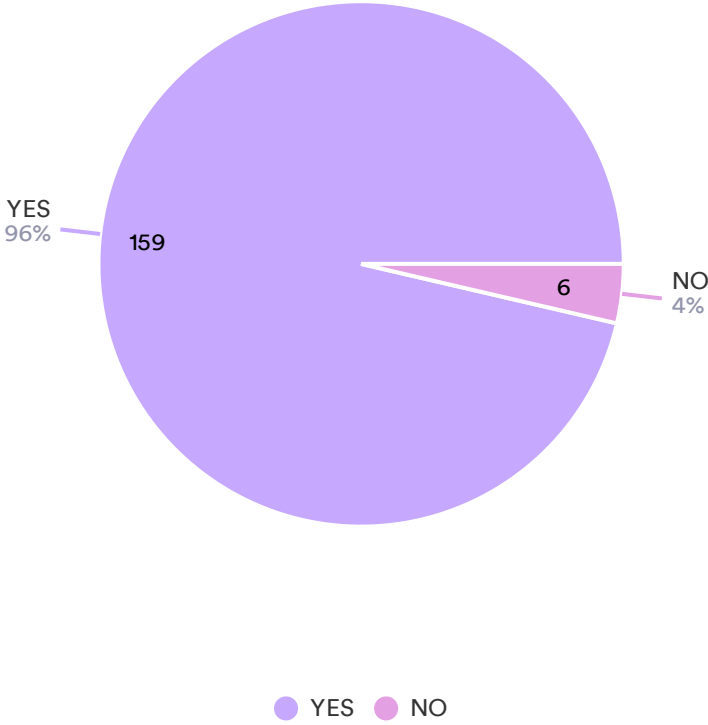

## Would you attend worship if registration was not required?

165 Responses

## Would you attend worship if masks were not required?

165 Responses

● NO ● YES

Are you fully vaccinated (two doses of Moderna or Pfizer, one dose of Johnson & Johnson)?

165 Responses

If you have not received a vaccine, do you plan to do so?

5 Responses- 160 Empty

● NO ● YES